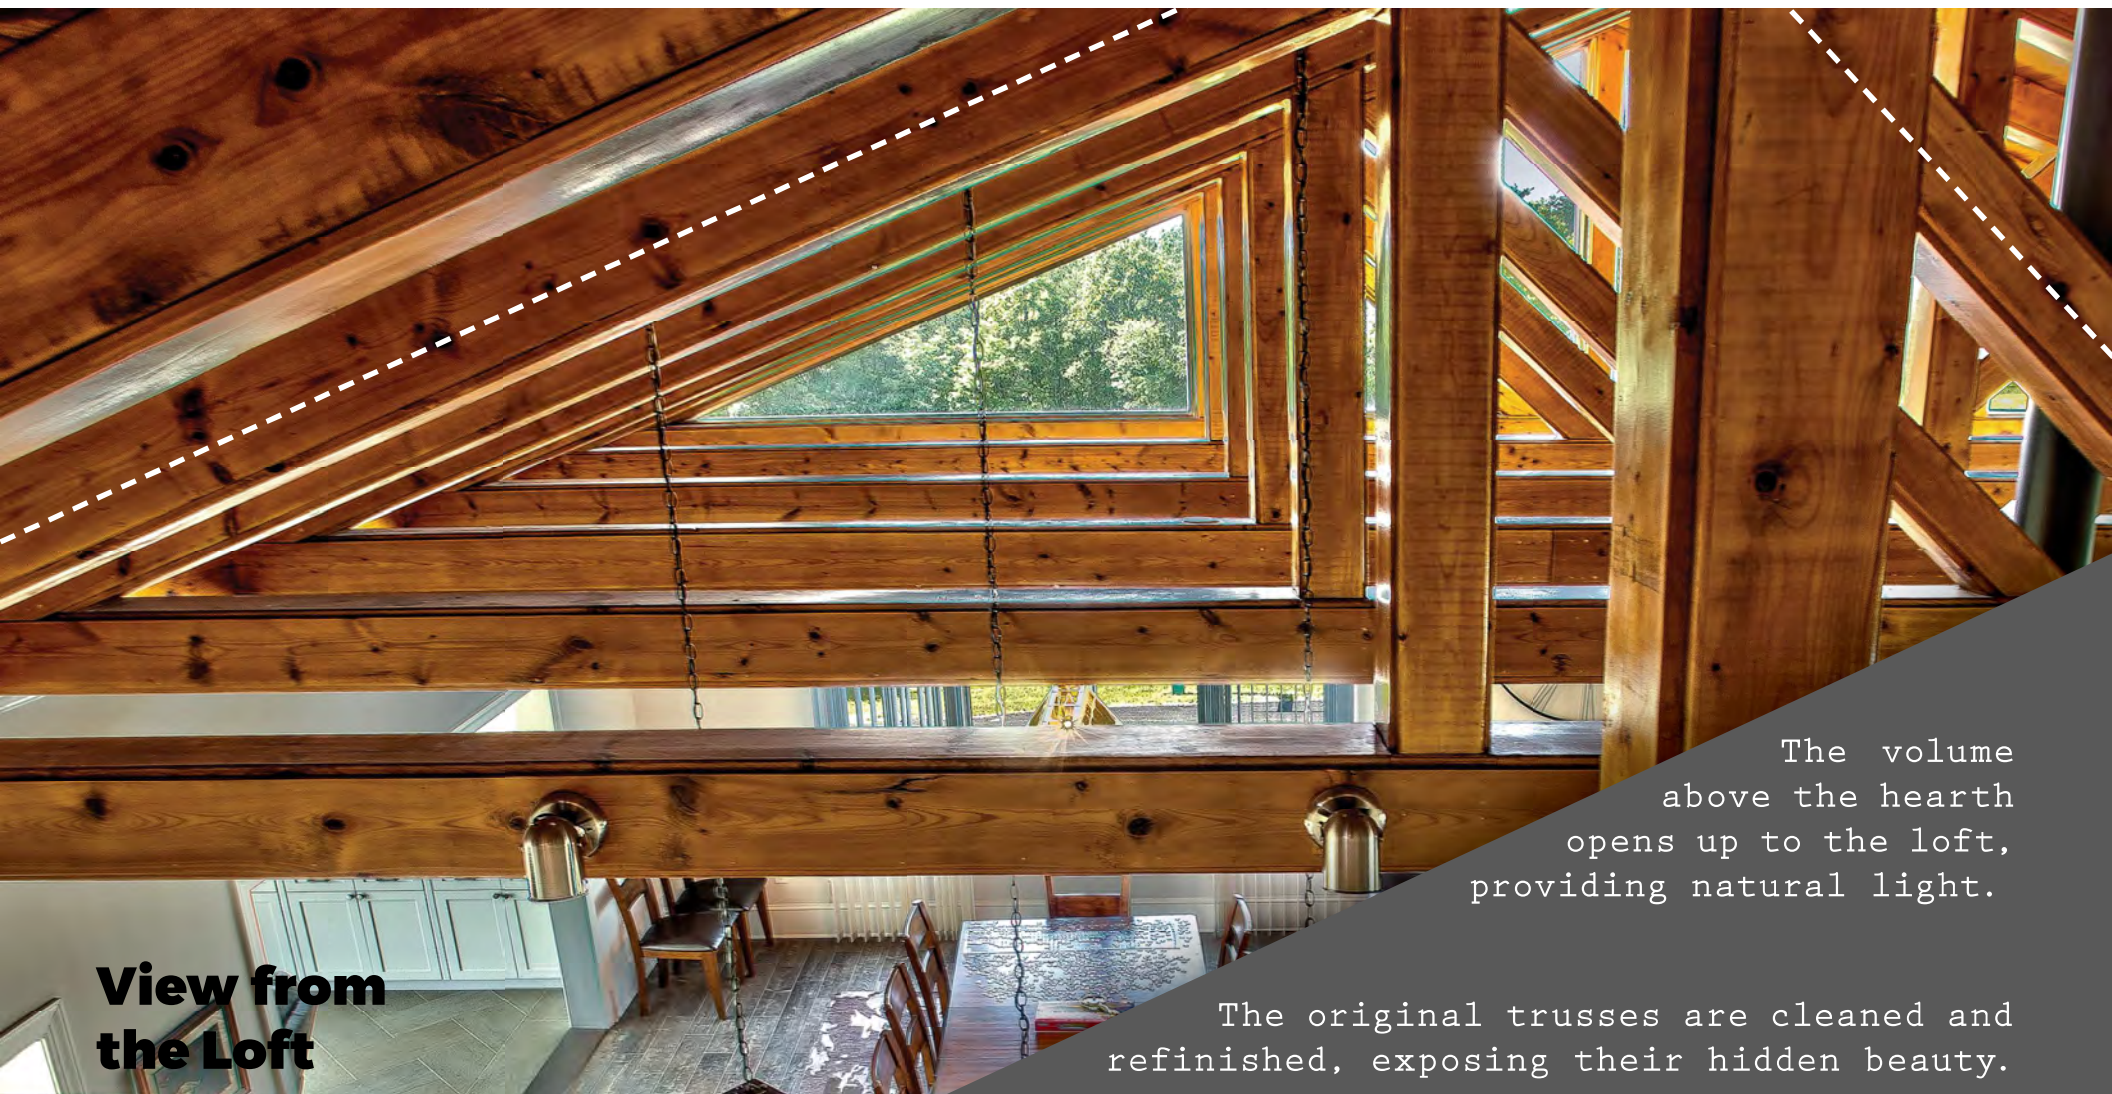

Location

Material choices complement the existing architecture and the landscape.

The entire building was reclad with cementitious clapboard siding, an aluminum standing seam roof, and new timber decking.

Interior flooring juxtaposes a cool gray wood-grain ceramic tile with warmly-stained hardwood trim, a feature which continues along the stairs.

Stairs to Loft

**View from
the Loft**

The volume
above the hearth
opens up to the loft,
providing natural light.