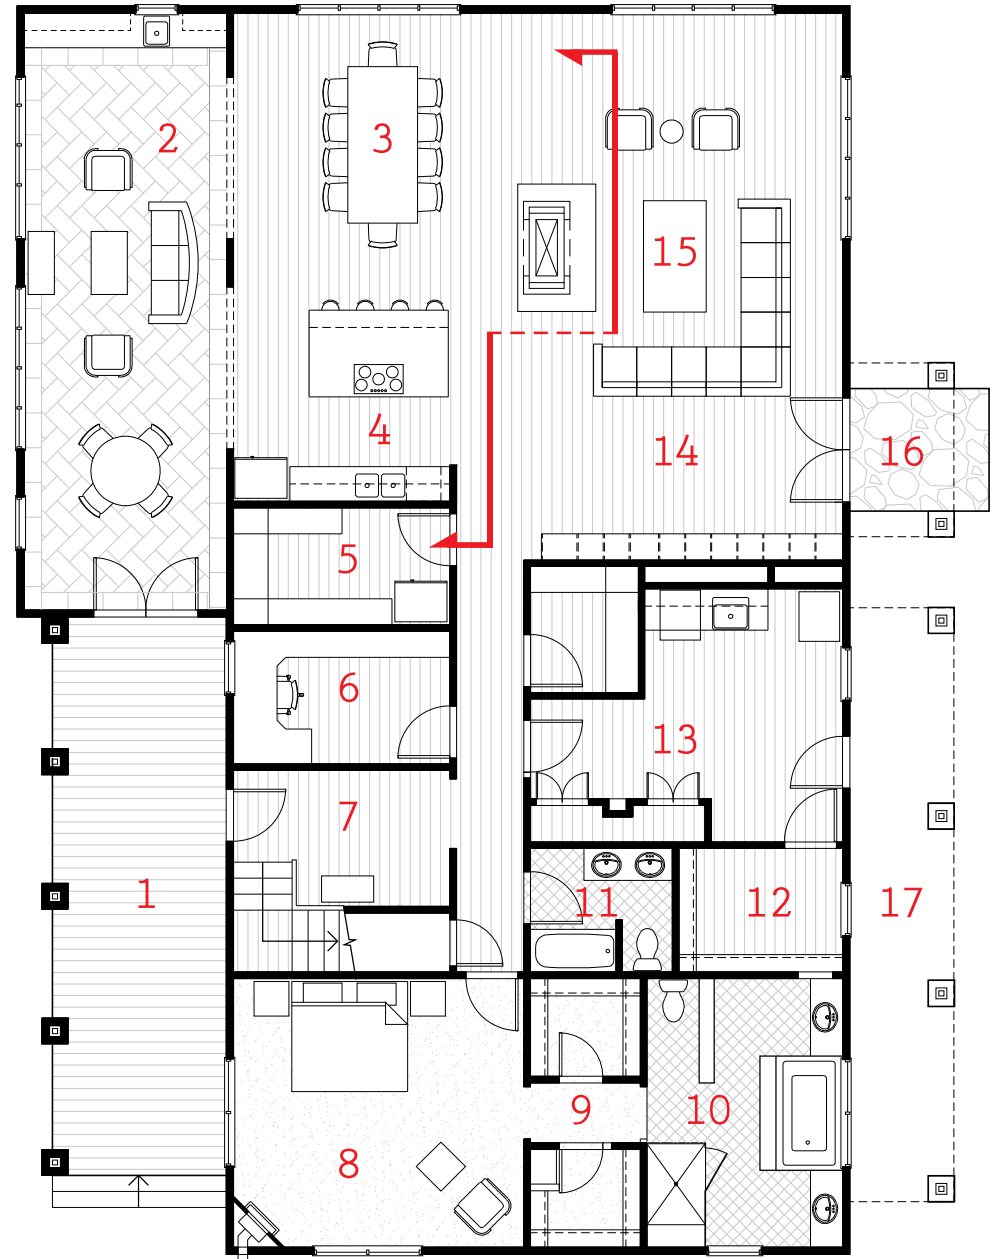

Front Porch

- | | | | |
|---|-----------------|----|-----------------|
| 1 | Front Porch | 10 | Master Bathroom |
| 2 | Sun Room | 11 | Bathroom |
| 3 | Dining | 12 | Storage |
| 4 | Kitchen | 13 | Mud Room |
| 5 | Pantry | 14 | Library |
| 6 | Office | 15 | Living |
| 7 | Front Foyer | 16 | Back Porch |
| 8 | Master Bedroom | 17 | Balcony (above) |
| 9 | Walk-in Closets | | |

Section displayed on page seven.

5 10

5 10

Existing Floor Plan

Renovated Floor Plan

BEFORE & AFTER

The interior establishes a cozy home within open space by centrally-locating a cultured fieldstone fireplace. This separates & orders the space.