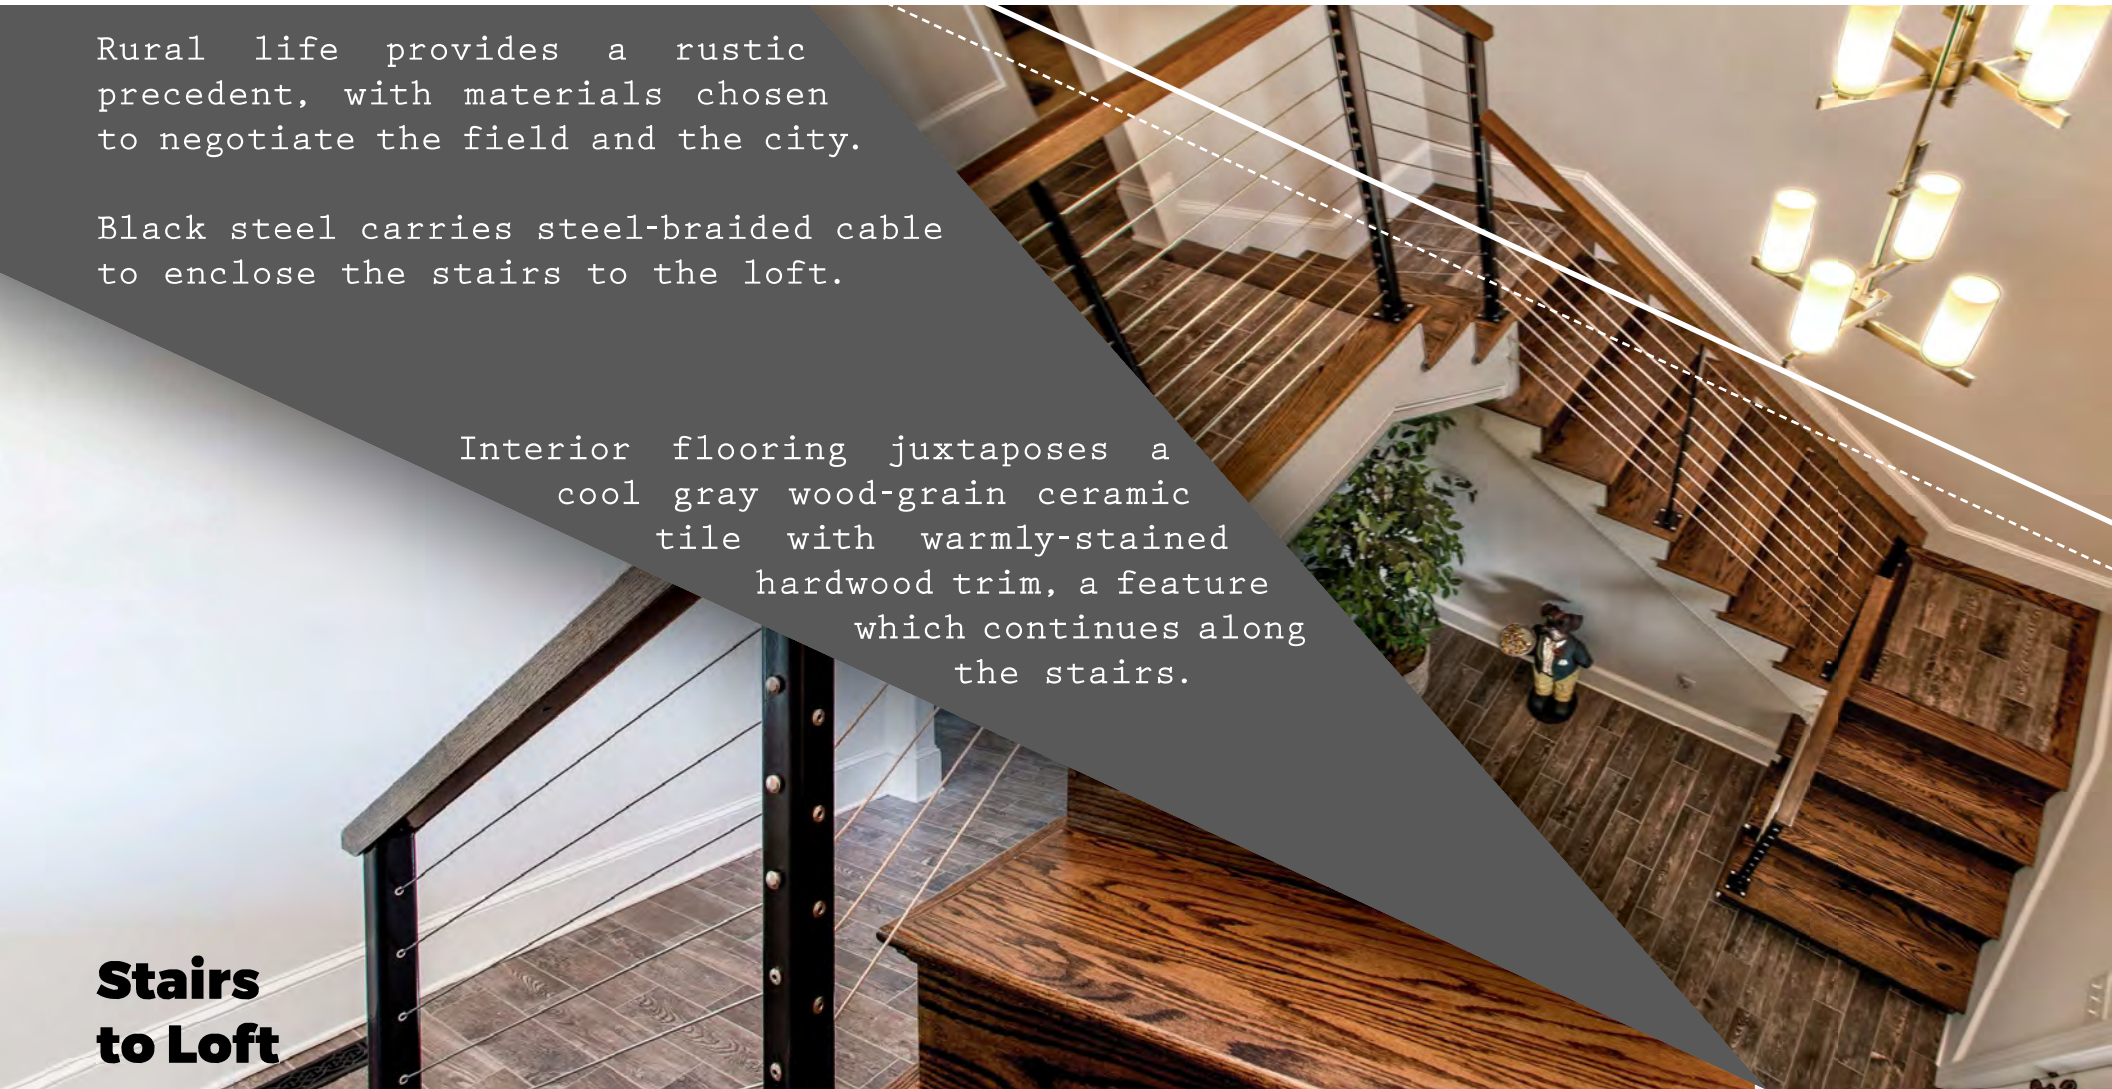

Section displayed on page seven.

5 10

5 10

Existing Floor Plan

Renovated Floor Plan

BEFORE & AFTER

The interior establishes a cozy home within open space by centrally-locating a cultured fieldstone fireplace. This separates & orders the space.

Around the Hearth: Dining, Kitchen, & Living

Rural life provides a rustic precedent, with materials chosen to negotiate the field and the city.

Black steel carries steel-braided cable to enclose the stairs to the loft.

Interior flooring juxtaposes a cool gray wood-grain ceramic tile with warmly-stained hardwood trim, a feature which continues along the stairs.

Stairs to Loft

**View from
the Loft**

The volume
above the hearth
opens up to the loft,
providing natural light.