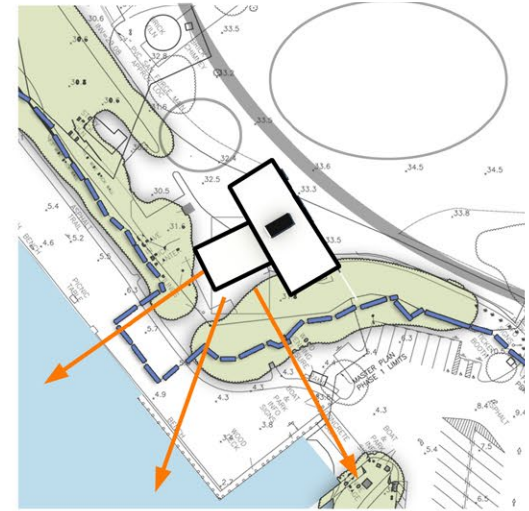

Consisting of two stacked volumes, the upper volume will house the main entry, environmental education displays, and main event space along with the support and vertical circulation. This volume sits perpendicular to the lower volume creating the opportunity for a plaza facing the Occoquan River on the lower volume's roof. The volume's form is simple with a mono-sloped roof. The roof opens towards the river, exposing the warmth of polished concrete floors and exposed wood structure.

The lower volume holds the café / park concession, kitchen, food prep, storage and loading dock. The lower volume is partially buried into the hillside, the café opens out towards the South onto the plaza. This plaza integrates into a new pathway system connecting you to the river.

## PART I

The multi-purpose building in Occoquan Regional Park is a simple expression of site and program. The building's stacking volumes are used to organize the program and navigate the site's terrain. They are held together by a central circulation core. The volumes are also positioned to create diverse outdoor environments and optimize views of the Occoquan River. The building will act as a lantern, illuminating the special events held within,

EXISTING CONDITIONS

SOLAR ORIENTATION

VIEWS

MASSING VOLUME

PARKING / APPROACH

AMENITY SPACES

Upper Level Floor Plan

Lower Level Floor Plan