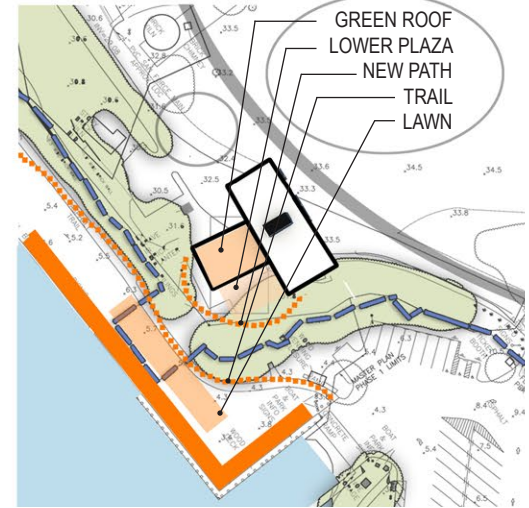

Consisting of two stacked volumes, the upper volume will house the main entry, environmental education displays, and main event space along with the support and vertical circulation. This volume sits perpendicular to the lower volume creating the opportunity for a plaza facing the Occoquan River on the lower volume's roof. The volume's form is simple with a mono-sloped roof. The roof opens towards the river, exposing the warmth of polished concrete floors and exposed wood structure.

The lower volume holds the café / park concession, kitchen, food prep, storage and loading dock. The lower volume is partially buried into the hillside, the café opens out towards the South onto the plaza. This plaza integrates into a new pathway system connecting you to the river.

## PART I

The multi-purpose building in Occoquan Regional Park is a simple expression of site and program. The building's stacking volumes are used to organize the program and navigate the site's terrain. They are held together by a central circulation core. The volumes are also positioned to create diverse outdoor environments and optimize views of the Occoquan River. The building will act as a lantern, illuminating the special events held within,

EXISTING CONDITIONS

SOLAR ORIENTATION

VIEWS

MASSING VOLUME

PARKING / APPROACH

AMENITY SPACES

Upper Level Floor Plan

Lower Level Floor Plan