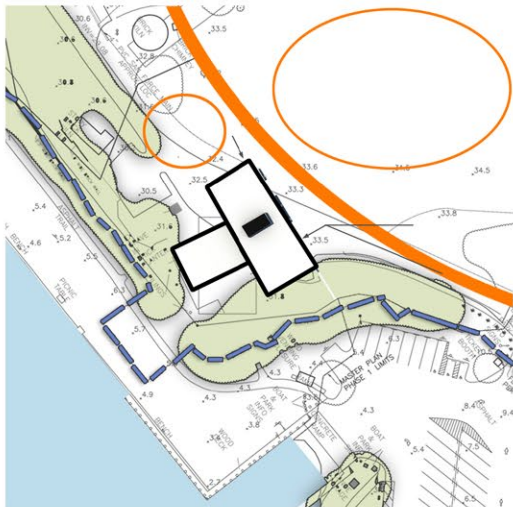

Consisting of two stacked volumes, the upper volume will house the main entry, environmental education displays, and main event space along with the support and vertical circulation. This volume sits perpendicular to the lower volume creating the opportunity for a plaza facing the Occoquan River on the lower volume's roof. The volume's form is simple with a mono-sloped roof. The roof opens towards the river, exposing the warmth of polished concrete floors and exposed wood structure.

The lower volume holds the café / park concession, kitchen, food prep, storage and loading dock. The lower volume is partially buried into the hillside, the café opens out towards the South onto the plaza. This plaza integrates into a new pathway system connecting you to the river.

## PART I

The multi-purpose building in Occoquan Regional Park is a simple expression of site and program. The building's stacking volumes are used to organize the program and navigate the site's terrain. They are held together by a central circulation core. The volumes are also positioned to create diverse outdoor environments and optimize views of the Occoquan River. The building will act as a lantern, illuminating the special events held within,

EXISTING CONDITIONS

SOLAR ORIENTATION

VIEWS

MASSING VOLUME

PARKING / APPROACH

AMENITY SPACES

Upper Level Floor Plan

Lower Level Floor Plan