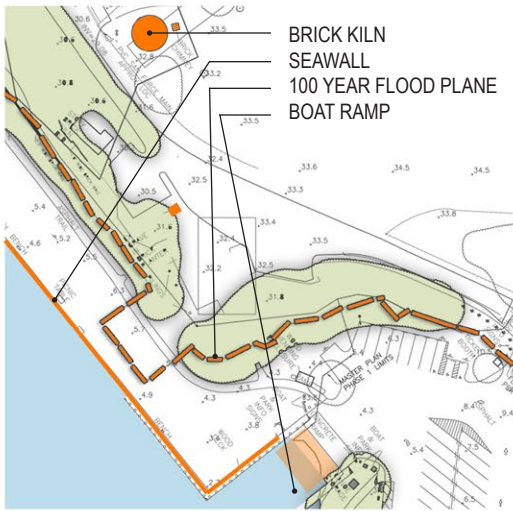

## SYNOPSIS

Occoquan Regional Park is a 350 acre park in southern Fairfax County, Virginia which fronts the Occoquan River. The parking is being redeveloped for the first time in 35 years. The core of the redevelopment is a 15,000 sf multipurpose building. Gently placed on the site, the building acts the pathway to the river.

Consisting of two stacked volumes, the upper volume will house the main entry, environmental education displays, and main event space along with the support and vertical circulation. This volume sits perpendicular to the lower volume creating the opportunity for a plaza facing the Occoquan River on the lower volume's roof. The volume's form is simple with a mono-sloped roof. The roof opens towards the river, exposing the warmth of polished concrete floors and exposed wood structure.

The lower volume holds the café / park concession, kitchen, food prep, storage and loading dock. The lower volume is partially buried into the hillside, the café opens out towards the South onto the plaza. This plaza integrates into a new pathway system connecting you to the river.

## PART I

The multi-purpose building in Occoquan Regional Park is a simple expression of site and program. The building's stacking volumes are used to organize the program and navigate the site's terrain. They are held together by a central circulation core. The volumes are also positioned to create diverse outdoor environments and optimize views of the Occoquan River. The building will act as a lantern, illuminating the special events held within,