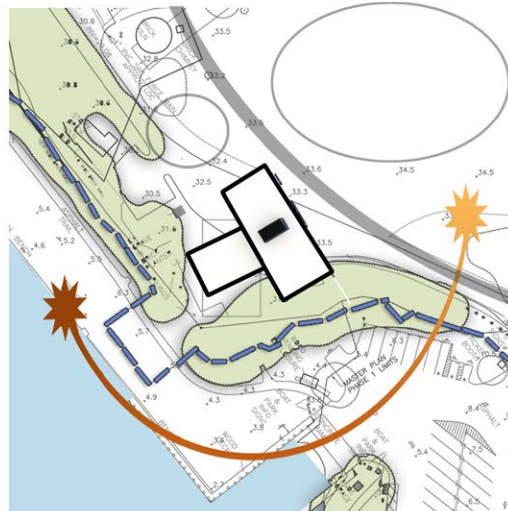

Consisting of two stacked volumes, the upper volume will house the main entry, environmental education displays, and main event space along with the support and vertical circulation. This volume sits perpendicular to the lower volume creating the opportunity for a plaza facing the Occoquan River on the lower volume's roof. The volume's form is simple with a mono-sloped roof. The roof opens towards the river, exposing the warmth of polished concrete floors and exposed wood structure.

The lower volume holds the café / park concession, kitchen, food prep, storage and loading dock. The lower volume is partially buried into the hillside, the café opens out towards the South onto the plaza. This plaza integrates into a new pathway system connecting you to the river.

## PART I

The multi-purpose building in Occoquan Regional Park is a simple expression of site and program. The building's stacking volumes are used to organize the program and navigate the site's terrain. They are held together by a central circulation core. The volumes are also positioned to create diverse outdoor environments and optimize views of the Occoquan River. The building will act as a lantern, illuminating the special events held within,

EXISTING CONDITIONS

SOLAR ORIENTATION

VIEWS

MASSING VOLUME

PARKING / APPROACH

AMENITY SPACES

Upper Level Floor Plan

Lower Level Floor Plan