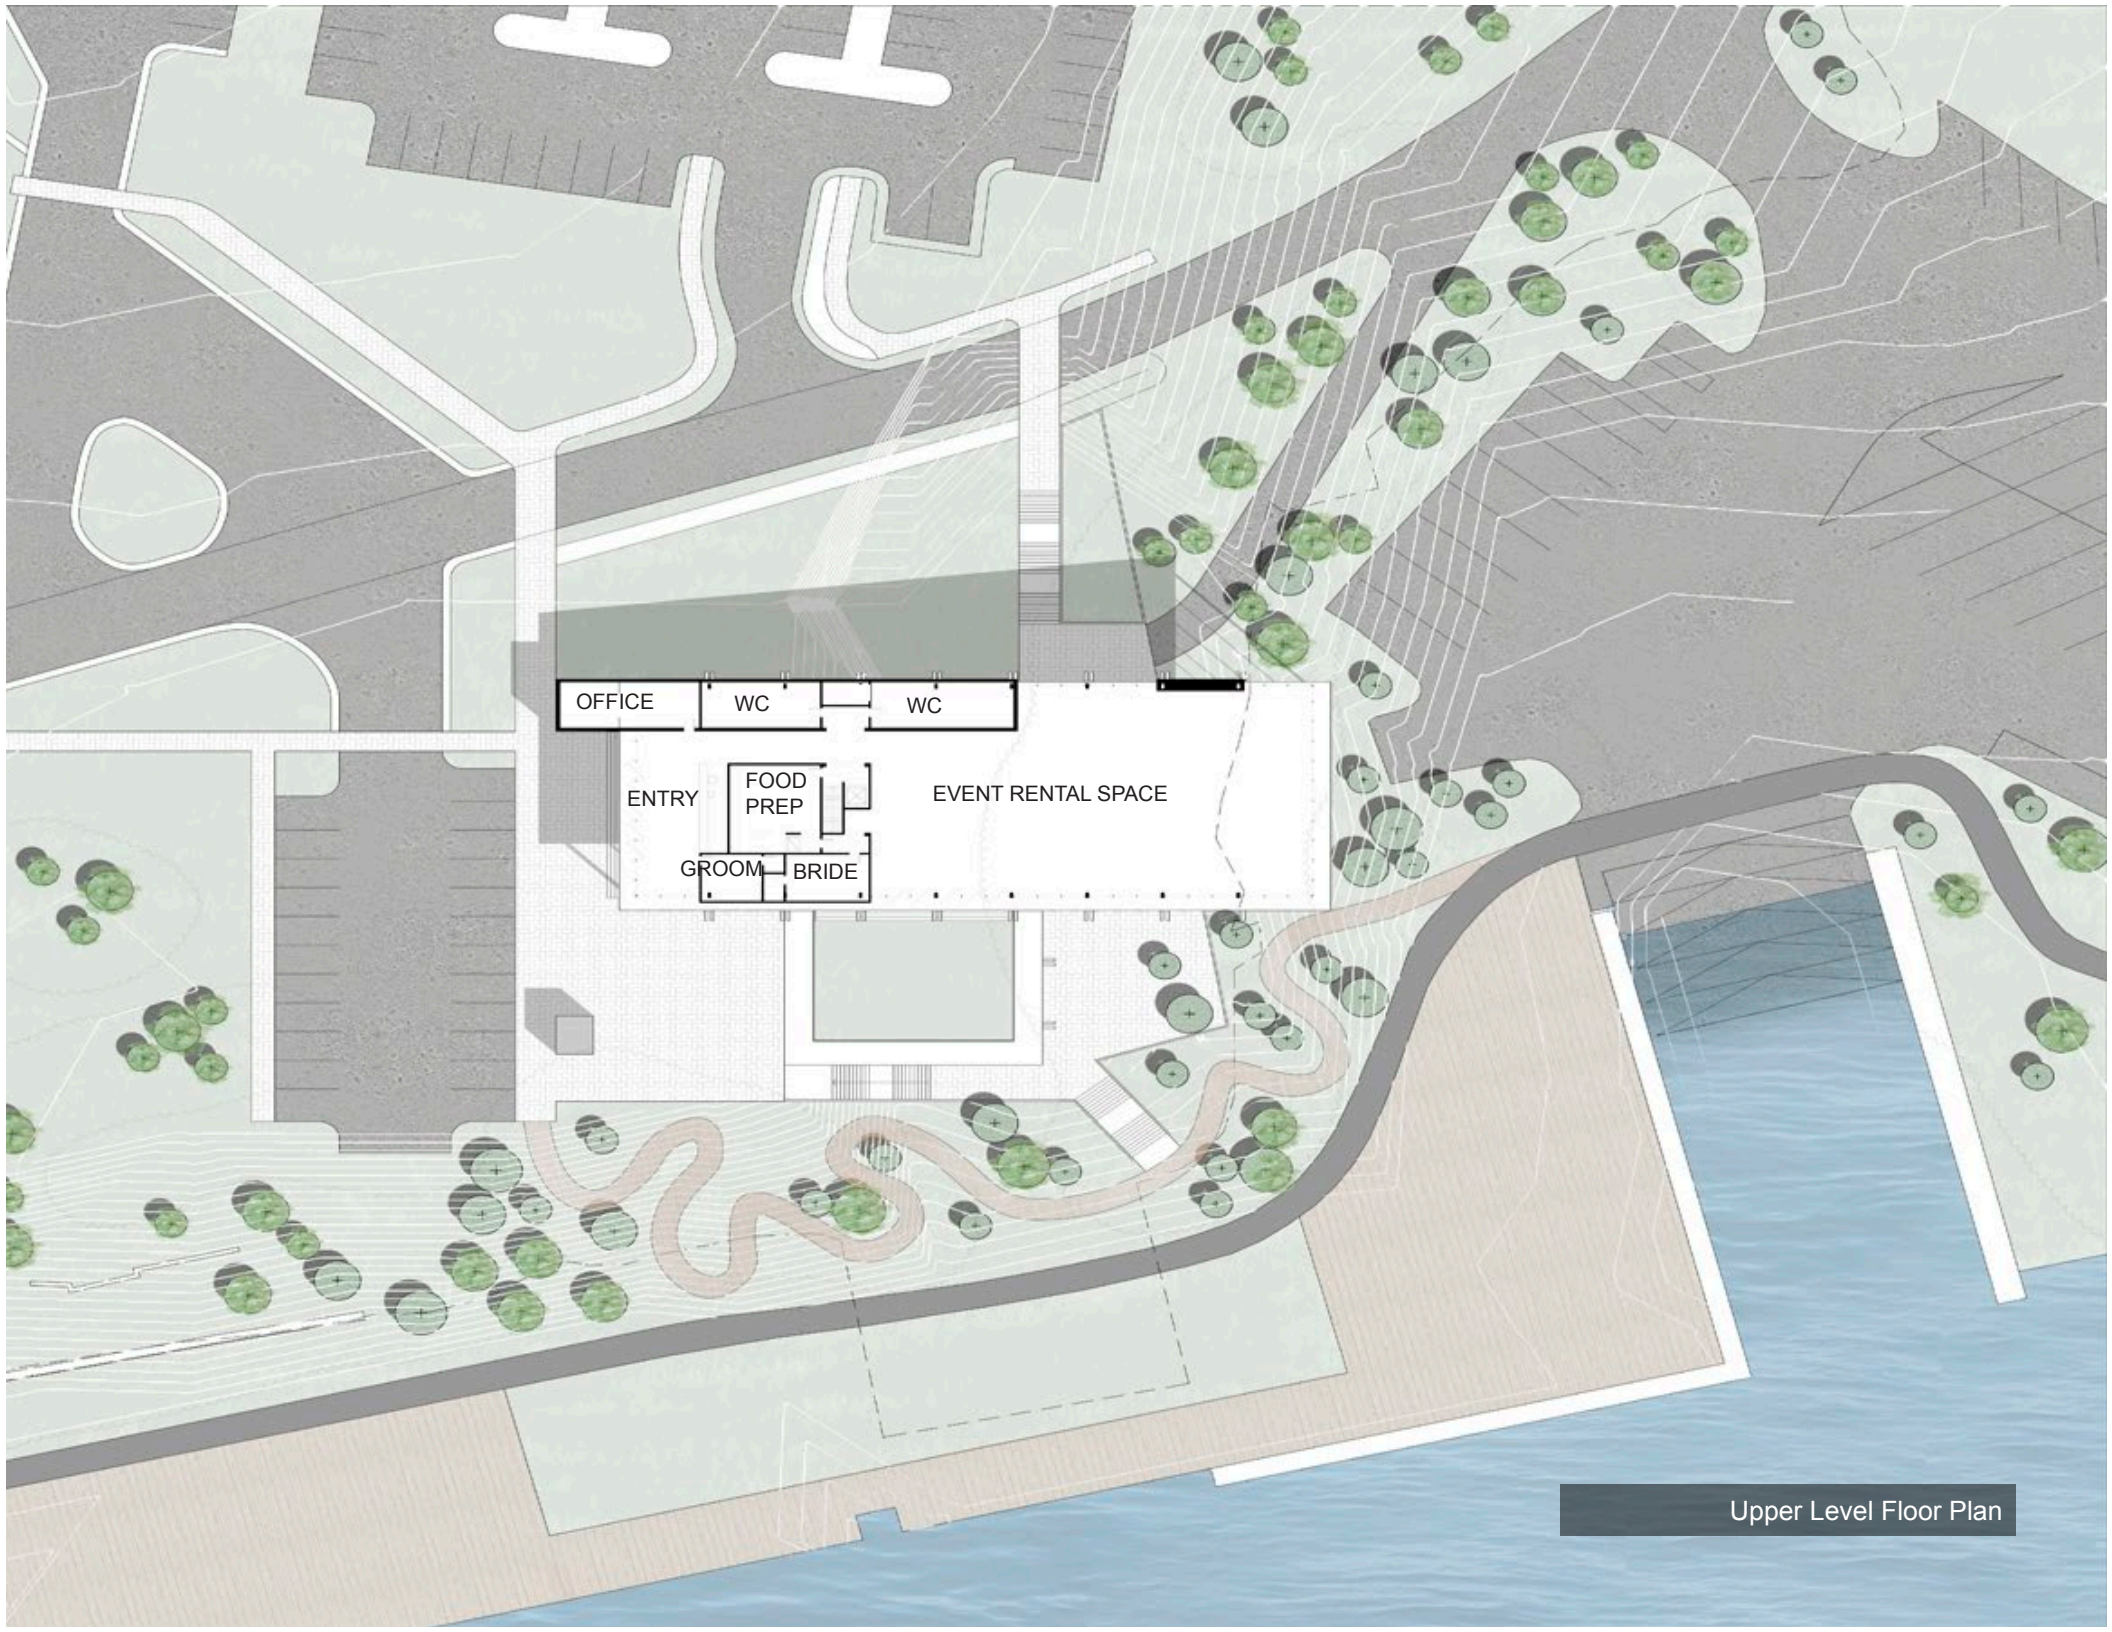

Consisting of two stacked volumes, the upper volume will house the main entry, environmental education displays, and main event space along with the support and vertical circulation. This volume sits perpendicular to the lower volume creating the opportunity for a plaza facing the Occoquan River on the lower volume's roof. The volume's form is simple with a mono-sloped roof. The roof opens towards the river, exposing the warmth of polished concrete floors and exposed wood structure.

The lower volume holds the café / park concession, kitchen, food prep, storage and loading dock. The lower volume is partially buried into the hillside, the café opens out towards the South onto the plaza. This plaza integrates into a new pathway system connecting you to the river.

## PART I

The multi-purpose building in Occoquan Regional Park is a simple expression of site and program. The building's stacking volumes are used to organize the program and navigate the site's terrain. They are held together by a central circulation core. The volumes are also positioned to create diverse outdoor environments and optimize views of the Occoquan River. The building will act as a lantern, illuminating the special events held within,

EXISTING CONDITIONS

SOLAR ORIENTATION

VIEWS

MASSING VOLUME

PARKING / APPROACH

AMENITY SPACES

Upper Level Floor Plan

Lower Level Floor Plan