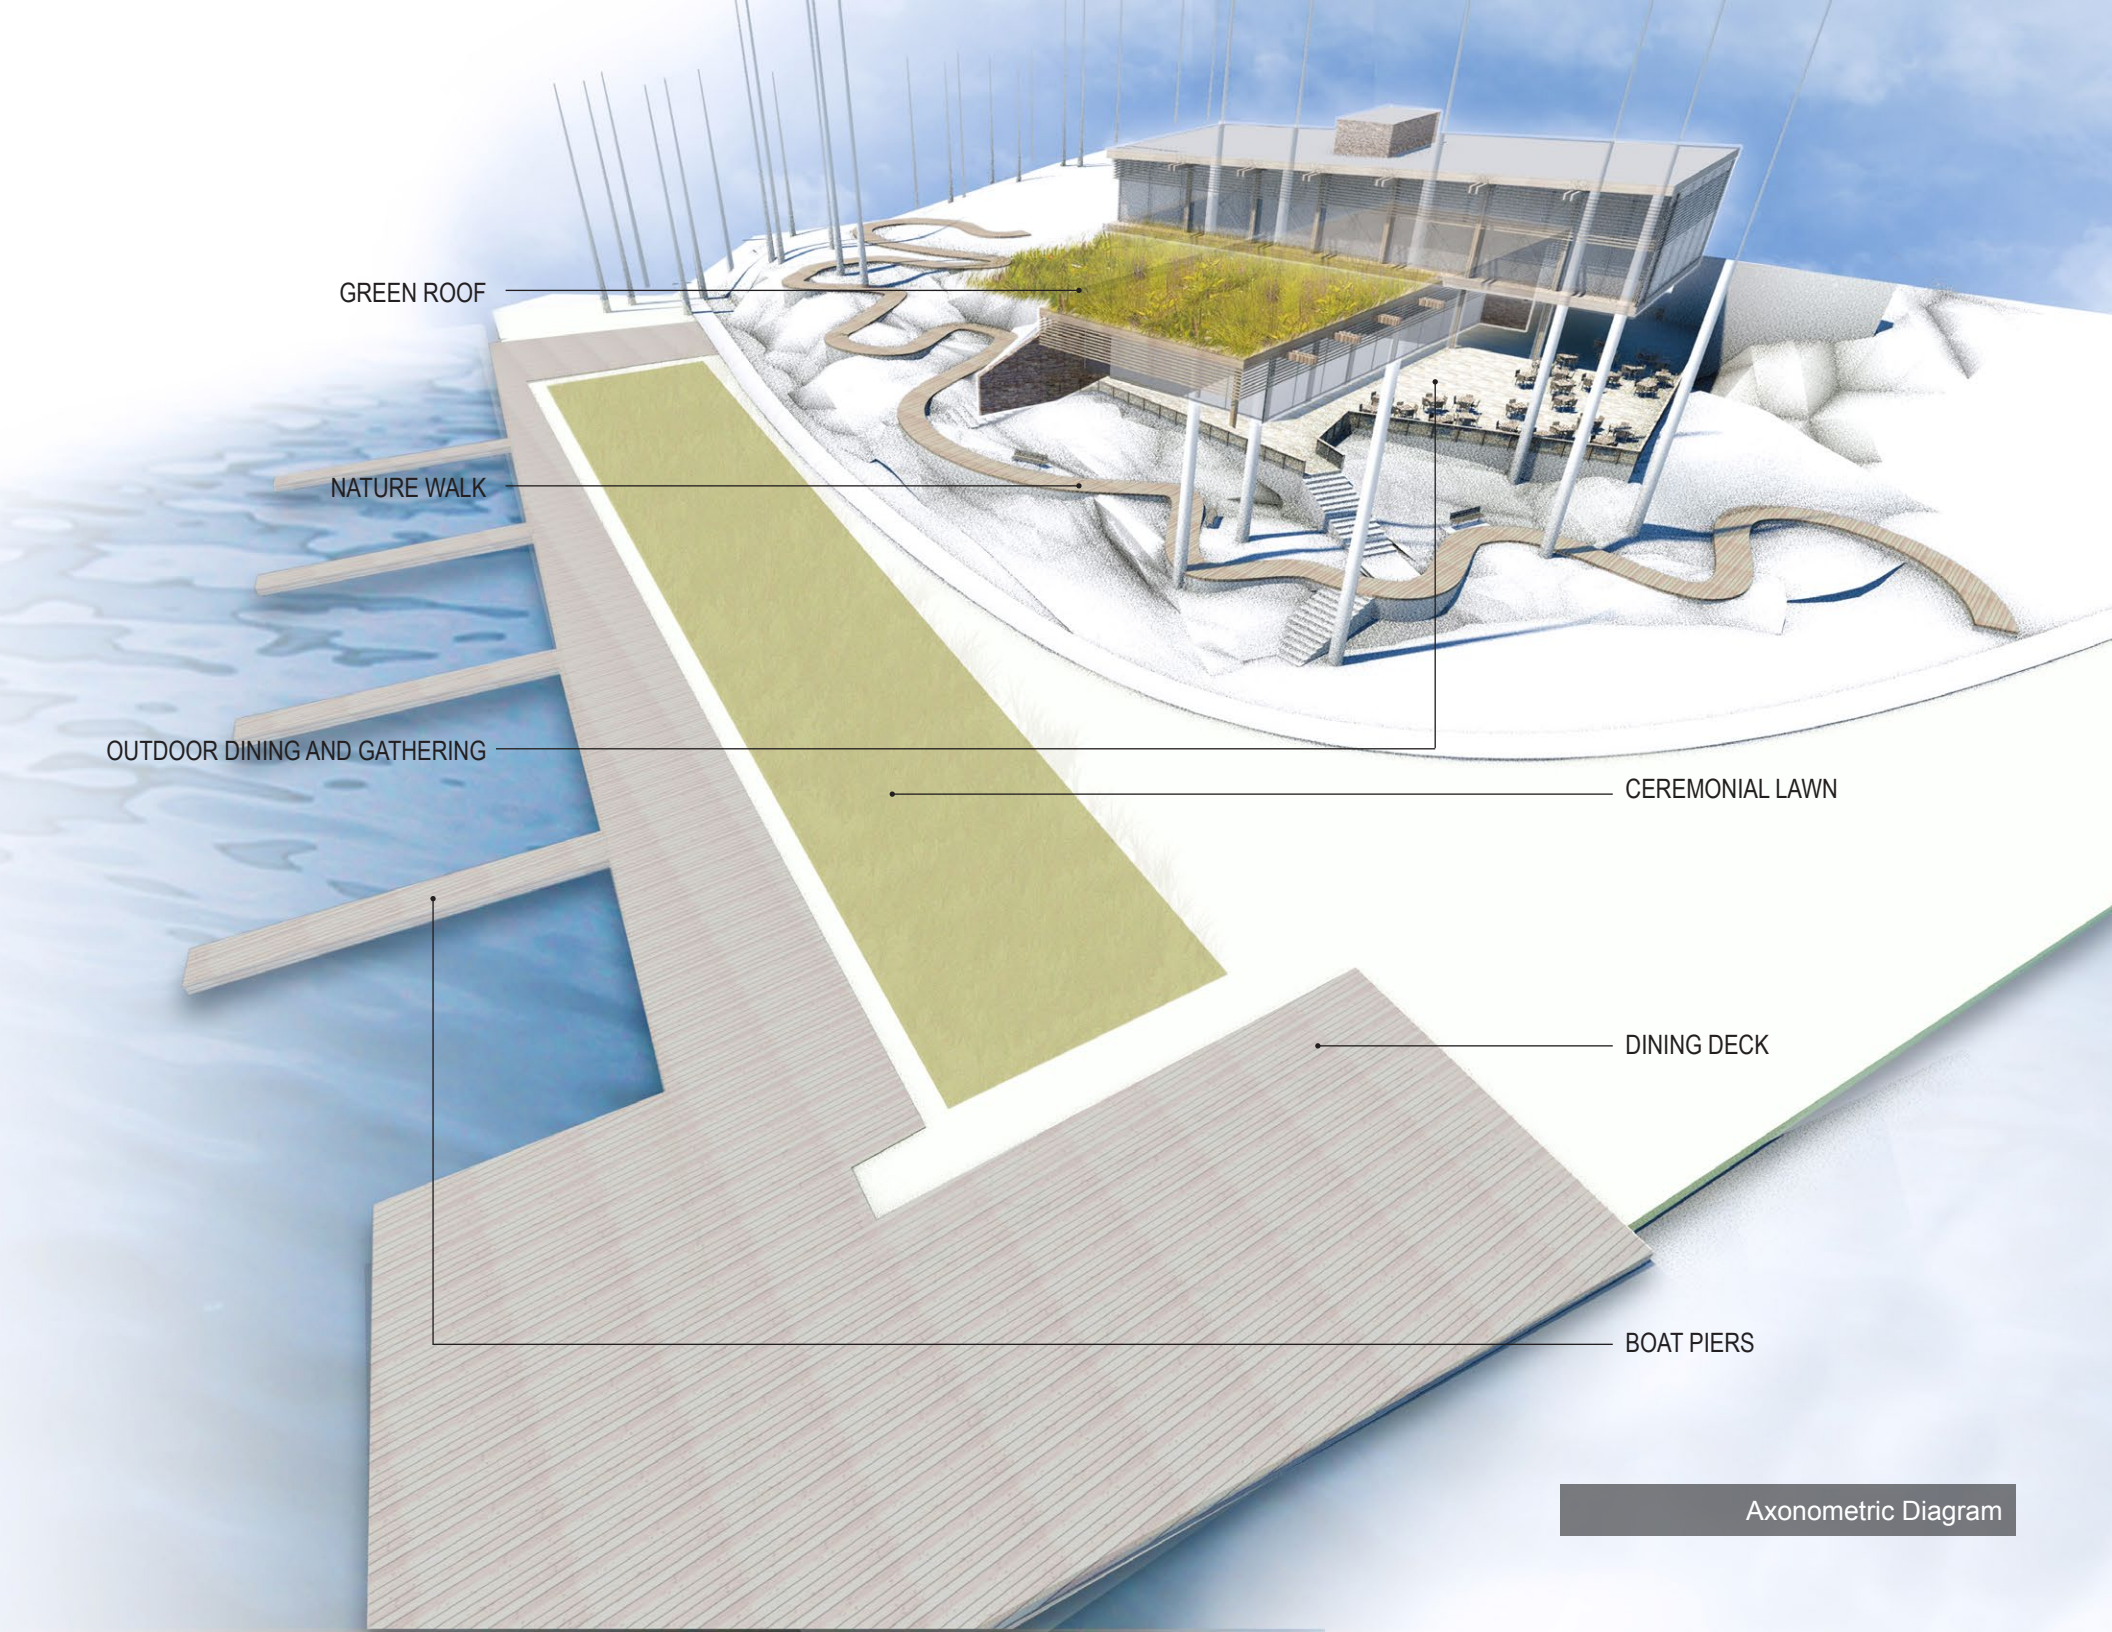

Consisting of two stacked volumes, the upper volume will house the main entry, environmental education displays, and main event space along with the support and vertical circulation. This volume sits perpendicular to the lower volume creating the opportunity for a plaza facing the Occoquan River on the lower volume's roof. The volume's form is simple with a mono-sloped roof. The roof opens towards the river, exposing the warmth of polished concrete floors and exposed wood structure.

The lower volume holds the café / park concession, kitchen, food prep, storage and loading dock. The lower volume is partially buried into the hillside, the café opens out towards the South onto the plaza. This plaza integrates into a new pathway system connecting you to the river.

## PART I

The multi-purpose building in Occoquan Regional Park is a simple expression of site and program. The building's stacking volumes are used to organize the program and navigate the site's terrain. They are held together by a central circulation core. The volumes are also positioned to create diverse outdoor environments and optimize views of the Occoquan River. The building will act as a lantern, illuminating the special events held within,

GREEN ROOF

NATURE WALK

OUTDOOR DINING AND GATHERING

CEREMONIAL LAWN

DINING DECK

BOAT PIERS

Axonometric Diagram

Riverfront Dining Deck